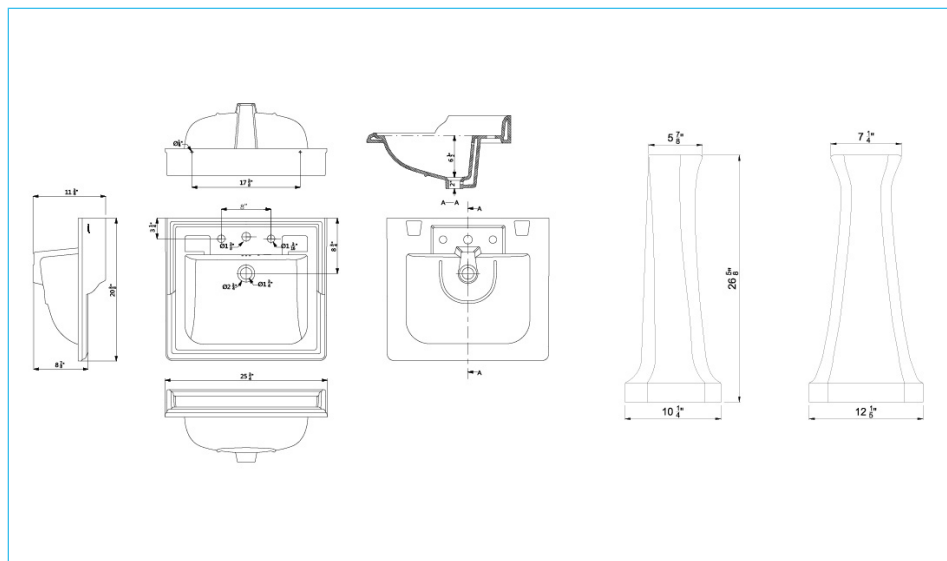

CERTIFICATIONS

- Meets or exceeds ASME A112.19.2/CSA B45.1
- Certifications: IAPMO(cUPC), State of Massachusetts, and others
- Code compliance: UPC, cUPC